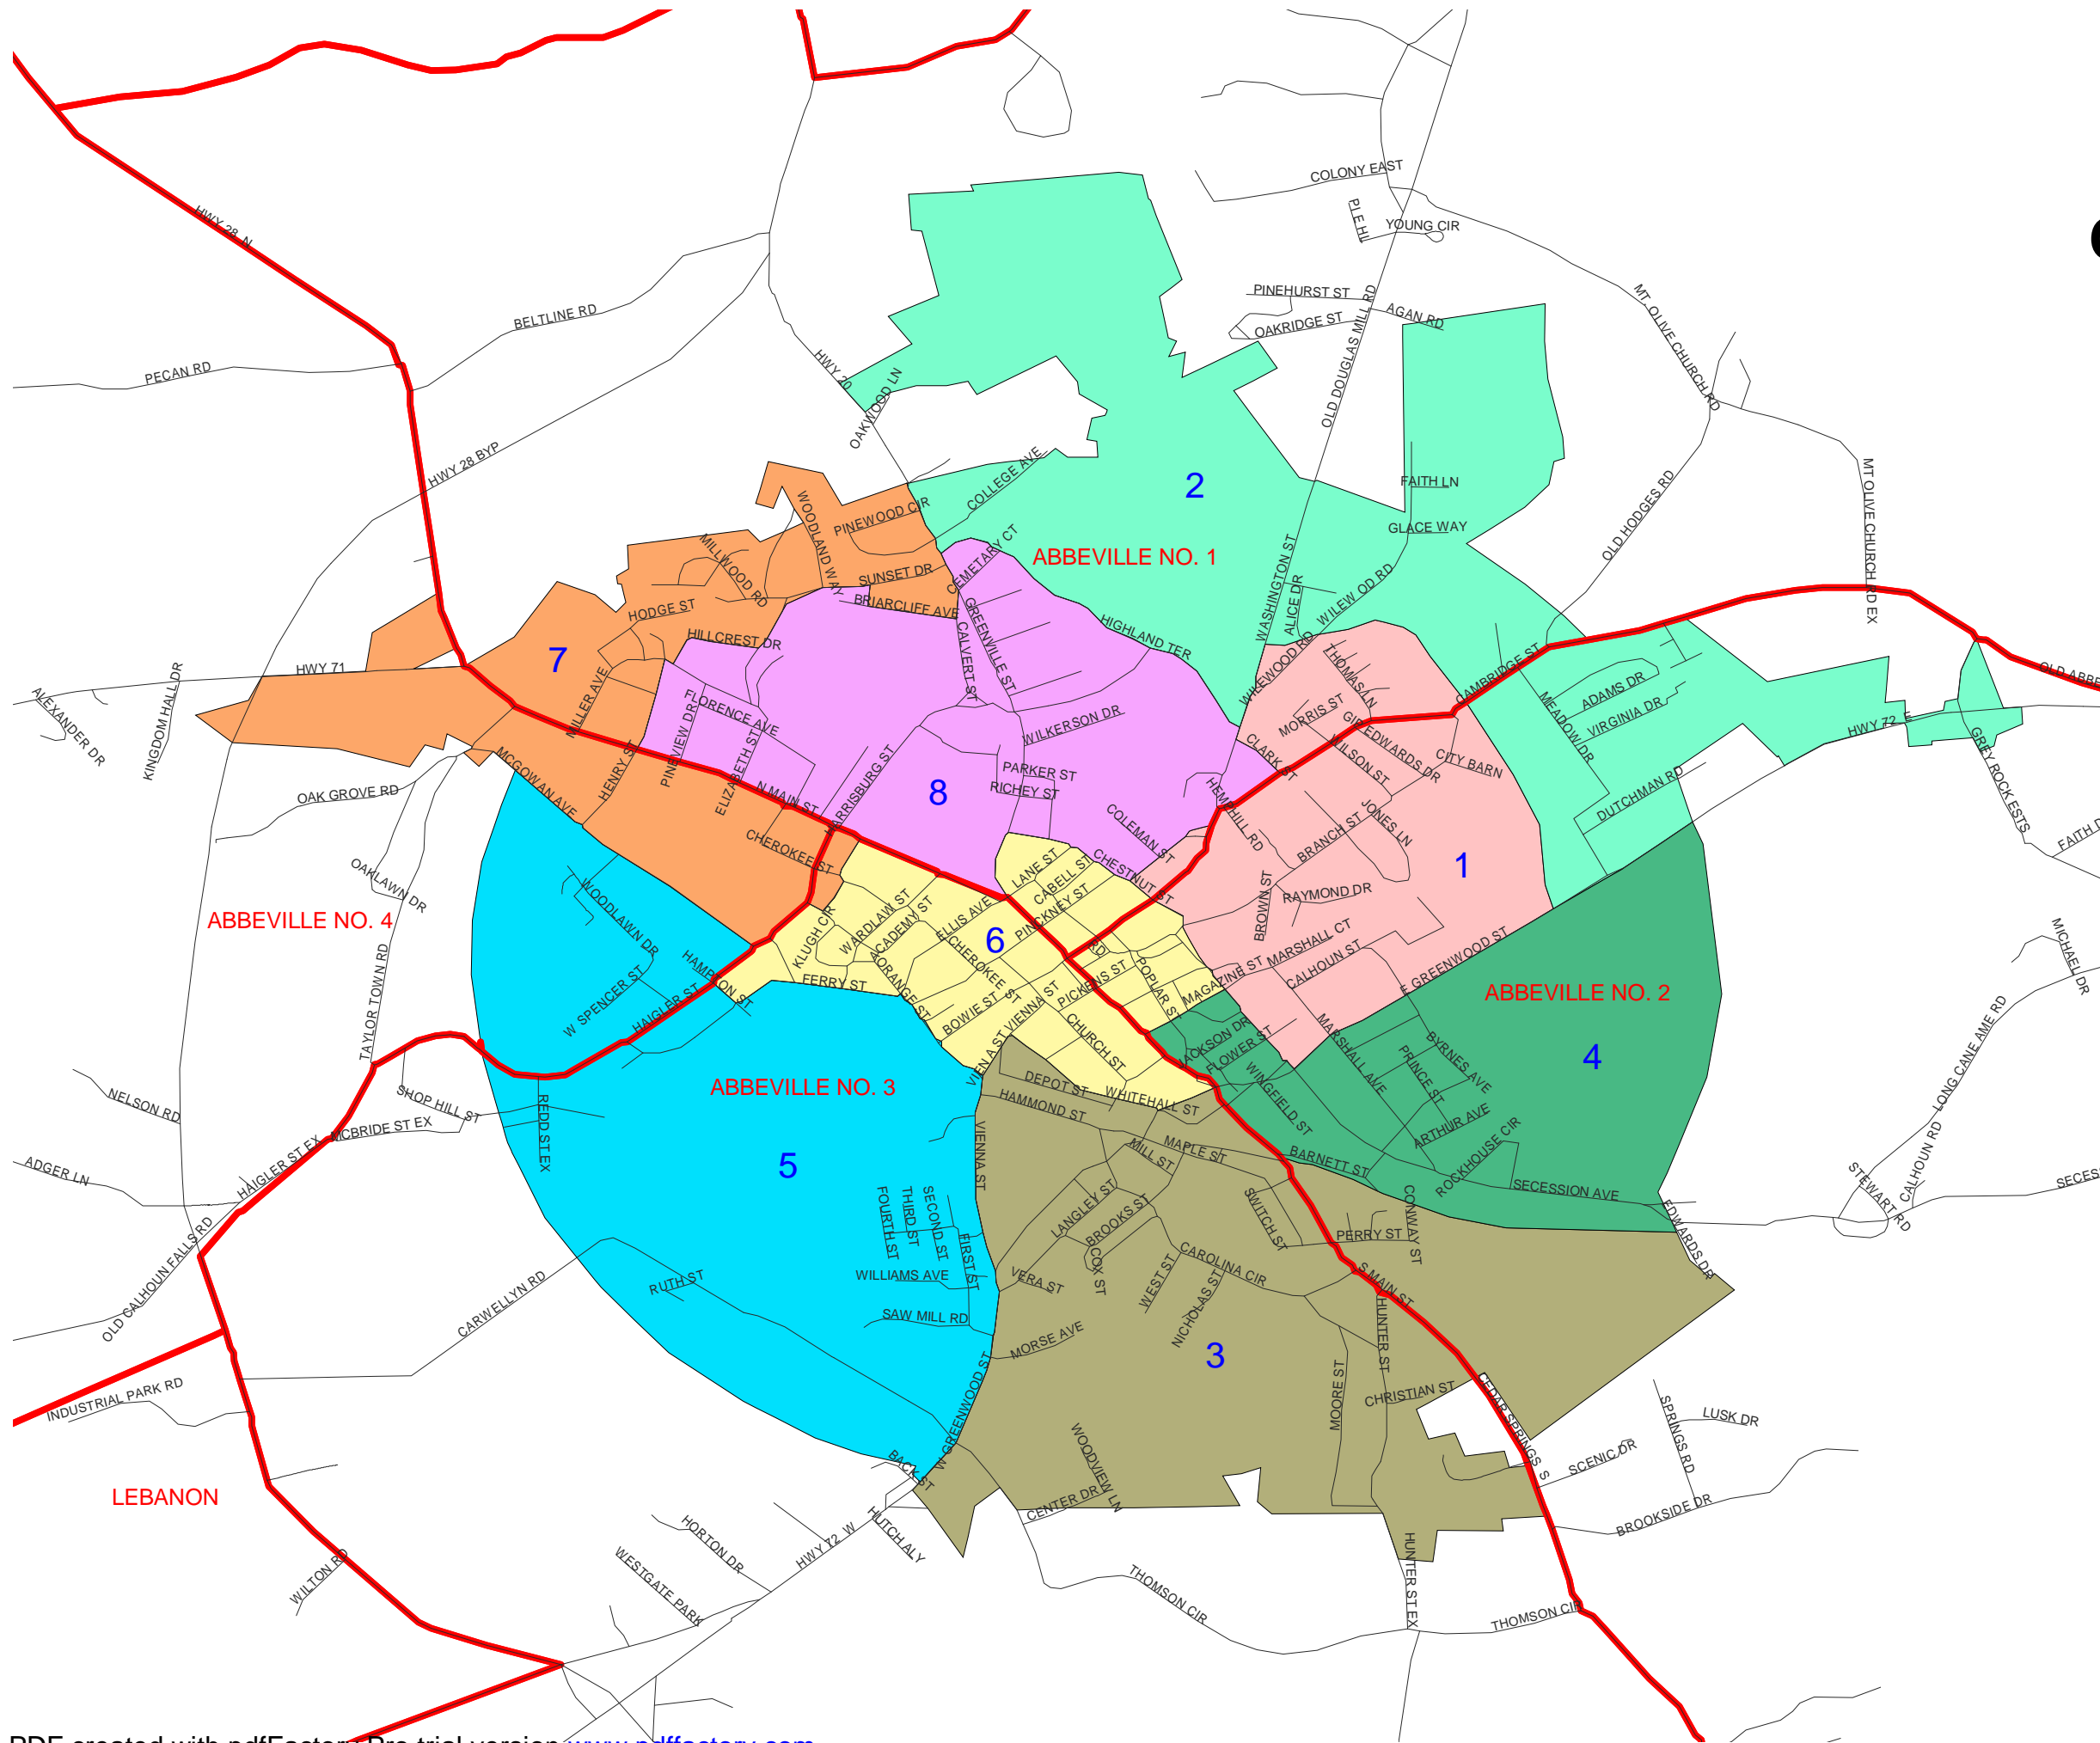

City of Abbeville

City Council Districts

Streets / Roads
Precincts
Districts

- 1
- 2
- 3
- 4
- 5
- 6
- 7
- 8

0 1 Miles

SC Budget and Control Board
 Office of Research & Statistics
 Digital Cartography Section